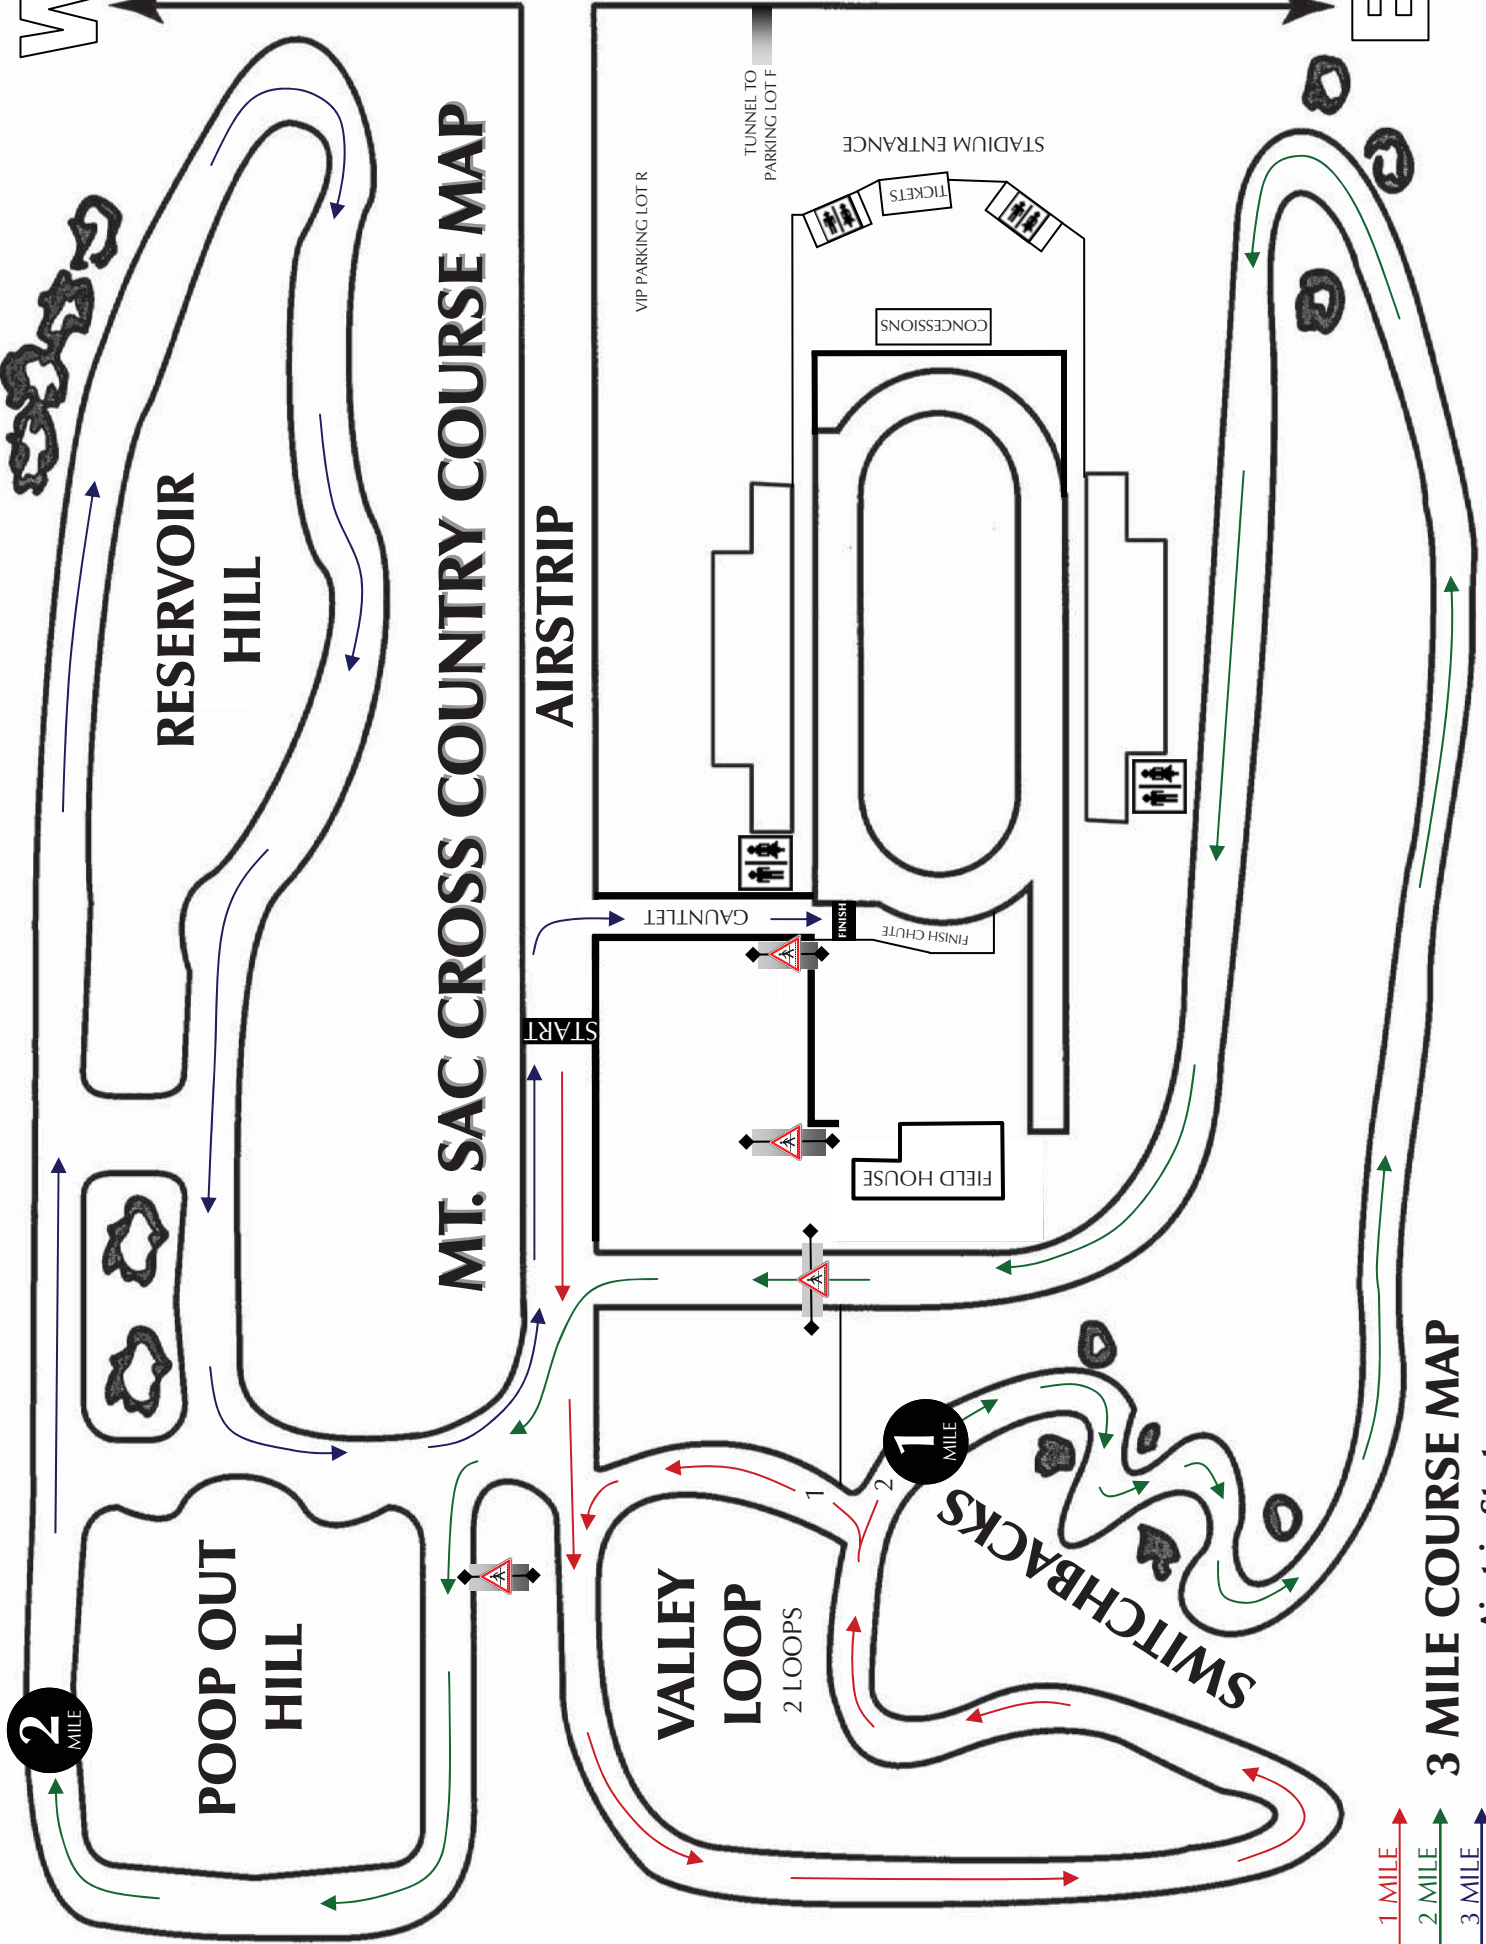

TEMPLE AVENUE

TO CAL POLY POMONA

W

E

MT. SAC CROSS COUNTRY COURSE MAP

AIRSTRIIP

2 MILE

1 MILE

3 MILE COURSE MAP

Airstrip Start

- 1 MILE
- 2 MILE
- 3 MILE