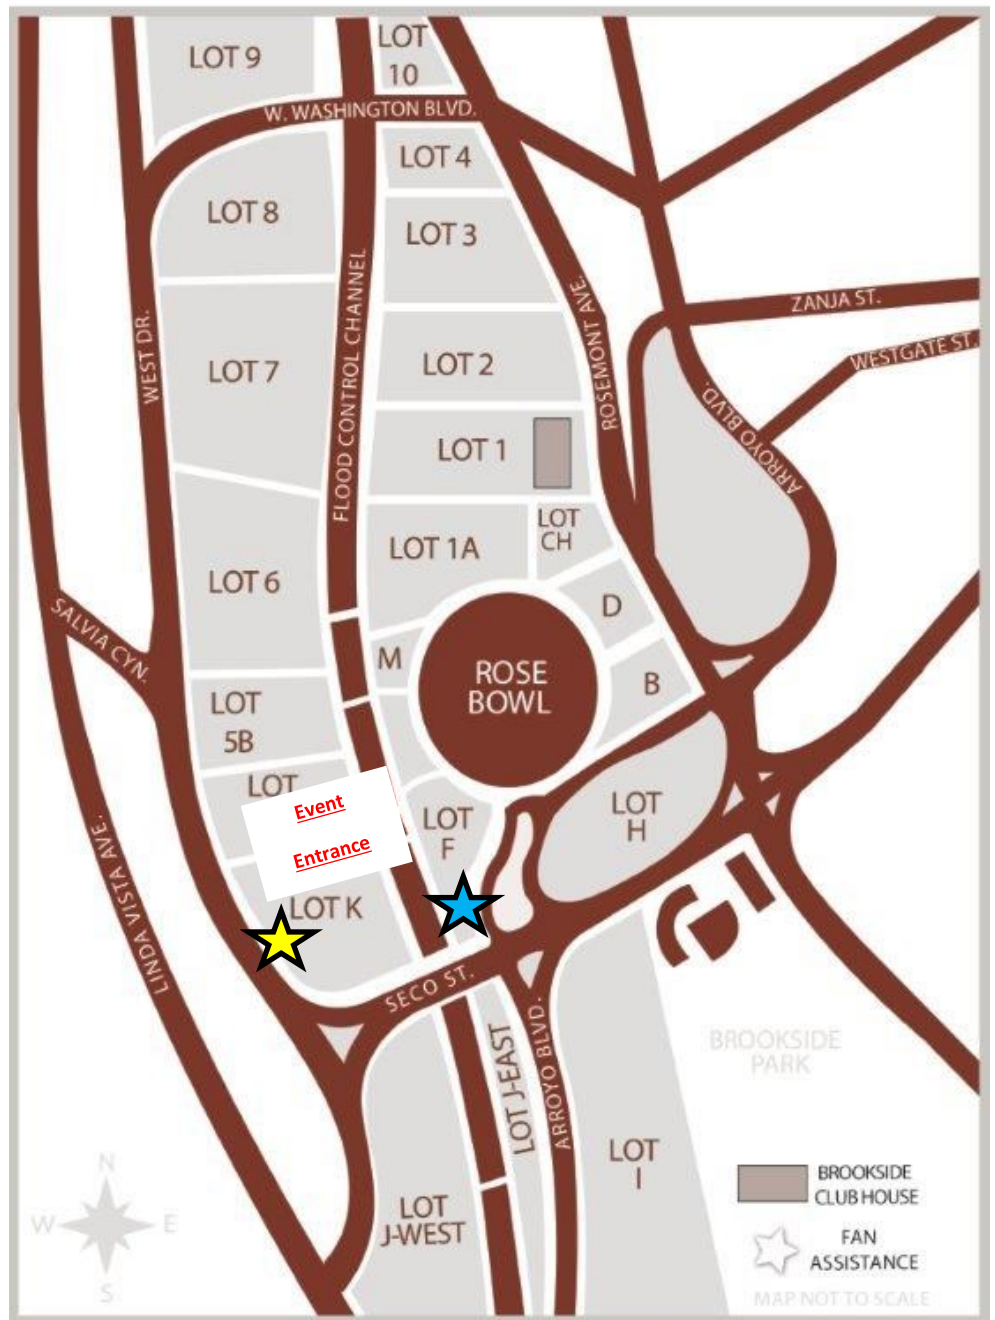

Cool Breeze Parking

Preferred Parking– North Lot K- \$20

- Take the 210 Mountain/Seco Exit
- Head West on Mountain Street which will turn into Seco Street
- Turn right into Lot K. Head north towards the top of the lot.

General Parking– Lot F- \$10

- Take the 210 Mountain/Seco Exit
- Head West on Mountain Street which will turn into Seco Street
- Turn right into Lot F.